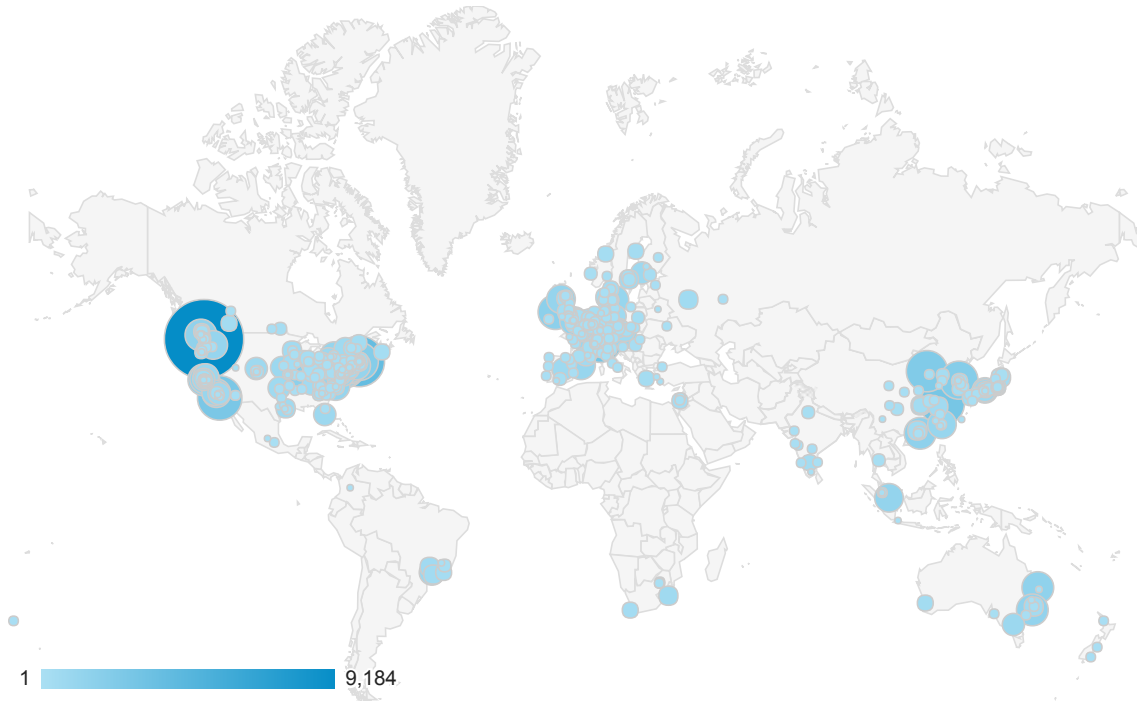

Location

All Users
100.00% Sessions

Apr 1, 2017 - Sep 30, 2017

Map Overlay

Site Usage

City	Sessions	Pages / Session	Avg. Session Duration	% New Sessions	Bounce Rate
	156,482 % of Total: 100.00% (156,482)	1.09 Avg for View: 1.09 (0.00%)	00:04:27 Avg for View: 00:04:27 (0.00%)	16.39% Avg for View: 16.35% (0.23%)	13.77% Avg for View: 13.77% (0.00%)
1. Seattle	9,184 (5.87%)	2.17	00:05:23	6.27%	12.54%
2. (not set)	4,523 (2.89%)	1.03	00:03:42	23.06%	16.58%
3. Cambridge	3,847 (2.46%)	0.60	00:03:50	10.11%	6.86%
4. Zurich	2,833 (1.81%)	0.86	00:03:52	20.83%	15.78%
5. Shanghai	2,831 (1.81%)	0.88	00:06:50	13.28%	6.11%
6. San Diego	2,640 (1.69%)	1.06	00:04:50	11.74%	12.16%
7. Beijing	2,260 (1.44%)	1.32	00:05:00	16.46%	8.85%
8. Boston	2,063 (1.32%)	1.05	00:05:12	12.51%	12.51%
9. Seoul	2,060 (1.32%)	0.68	00:04:48	11.99%	8.64%
10. West Point	1,676 (1.07%)	0.58	00:03:11	11.28%	4.12%
11. Dublin	1,660 (1.06%)	1.01	00:04:14	10.36%	8.61%
12. St. Louis	1,647 (1.05%)	0.45	00:04:13	5.40%	2.06%
13. Hong Kong	1,526 (0.98%)	0.79	00:05:45	15.60%	10.35%
14. New York	1,495 (0.96%)	0.98	00:03:14	17.39%	12.51%