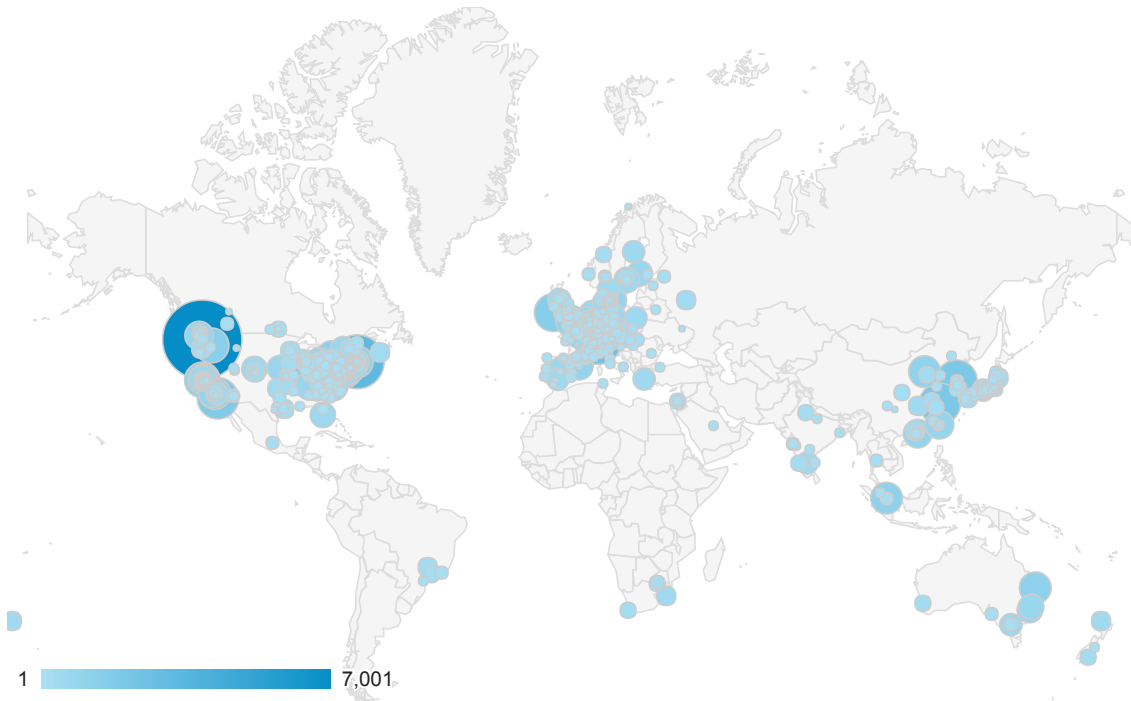

Sep 1, 2016 - Feb 28, 2017

Location

All Users
100.00% Sessions

Map Overlay

Site Usage

City	Sessions	Pages / Session	Avg. Session Duration	% New Sessions	Bounce Rate
	134,529 % of Total: 100.00% (134,529)	1.21 Avg for View: 1.21 (0.00%)	00:04:21 Avg for View: 00:04:21 (0.00%)	19.04% Avg for View: 19.00% (0.21%)	13.94% Avg for View: 13.94% (0.00%)
1. Seattle	7,001 (5.20%)	3.59	00:06:29	8.73%	11.17%
2. (not set)	4,665 (3.47%)	1.11	00:03:24	26.35%	16.31%
3. Cambridge	3,134 (2.33%)	0.65	00:04:28	10.24%	6.51%
4. Zurich	2,401 (1.78%)	0.76	00:05:03	22.53%	12.08%
5. Seoul	1,982 (1.47%)	0.68	00:06:27	13.57%	7.06%
6. Shanghai	1,972 (1.47%)	0.88	00:05:45	15.52%	6.64%
7. San Diego	1,754 (1.30%)	1.37	00:03:46	17.33%	15.56%
8. St. Louis	1,528 (1.14%)	0.33	00:05:02	5.10%	2.55%
9. Dublin	1,478 (1.10%)	0.59	00:03:47	7.17%	8.53%
10. Richland	1,345 (1.00%)	0.48	00:07:03	6.17%	5.13%
11. Emeryville	1,330 (0.99%)	0.50	00:05:18	8.57%	4.06%
12. Singapore	1,256 (0.93%)	2.00	00:06:24	14.41%	14.41%
13. South San Francisco	1,223 (0.91%)	1.01	00:03:51	14.15%	11.45%
14. West Point	1,208 (0.89%)	0.62	00:03:33	8.69%	4.80%