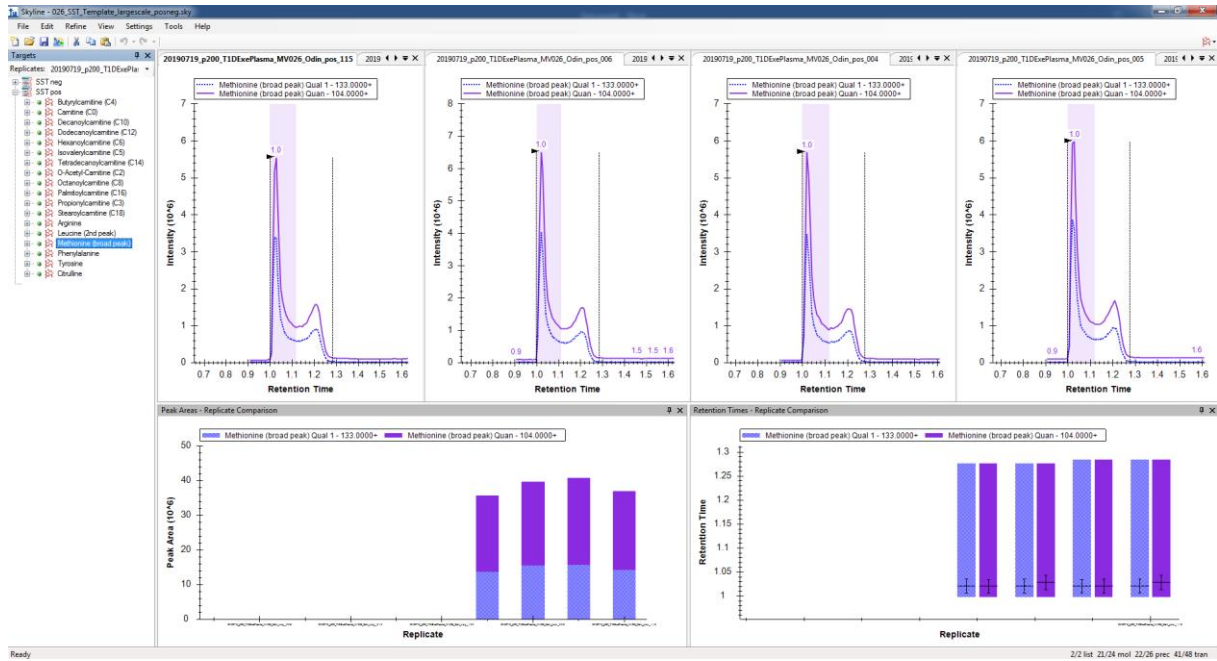

Manual peak integration in Skyline file

Automated upload using AutoQC Loader 1.1.0.19128 → manual integration was not applied in Panorama.